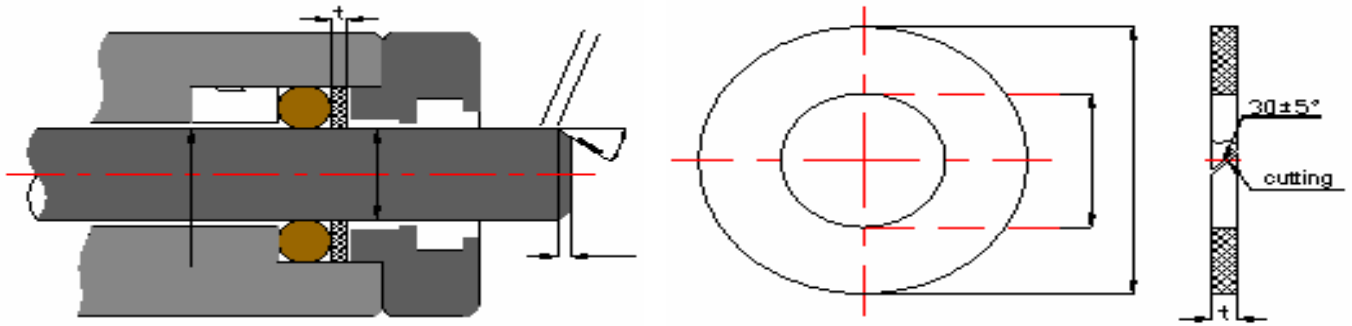

P Type BRT2/BRT3

★Material : PTFE (P605 up W/Cutting)

Teflon Back up Ring							
Series	Code	d +0.2		D -0.2		t ±0.05	PCS/PACKAGE
40032	P-29.5	29.5	x	35.5	x	1.25	50PCS
40033	P-30	30	x	36	x	1.25	50PCS
40034	P-31	31	x	37	x	1.25	50PCS
40035	P-31.5	31.5	x	37.5	x	1.25	50PCS
40036	P-32	32	x	38	x	1.25	50PCS
40037	P-34	34	x	40	x	1.25	50PCS
40038	P-35	35	x	41	x	1.25	50PCS
40039	P-35.5	35.5	x	41.5	x	1.25	50PCS
40040	P-36	36	x	42	x	1.25	50PCS
40041	P-38	38	x	44	x	1.25	50PCS
40042	P-39	39	x	45	x	1.25	50PCS
40043	P-40	40	x	46	x	1.25	50PCS
40044	P-41	41	x	47	x	1.25	50PCS
40045	P-42	42	x	48	x	1.25	50PCS
40046	P-44	44	x	50	x	1.25	50PCS
40047	P-45	45	x	51	x	1.25	50PCS
40048	P-46	46	x	52	x	1.25	50PCS
40049	P-48	48	x	54	x	1.25	50PCS
40050	P-49	49	x	55	x	1.25	50PCS
40051	P-50	50	x	56	x	1.25	50PCS
40101	P-48A	48	x	58	x	1.9	10PCS
40102	P-50A	50	x	60	x	1.9	10PCS
40103	P-52	52	x	62	x	1.9	10PCS
40104	P-53	53	x	63	x	1.9	10PCS
40105	P-55	55	x	65	x	1.9	10PCS
40106	P- 56	56	x	66	x	1.9	10PCS
40107	P- 58	58	x	68	x	1.9	10PCS
40108	P- 60	60	x	70	x	1.9	10PCS
40109	P- 62	62	x	72	x	1.9	10PCS
40110	P- 63	63	x	73	x	1.9	10PCS
40111	P- 65	65	x	75	x	1.9	10PCS
40112	P- 67	67	x	77	x	1.9	10PCS