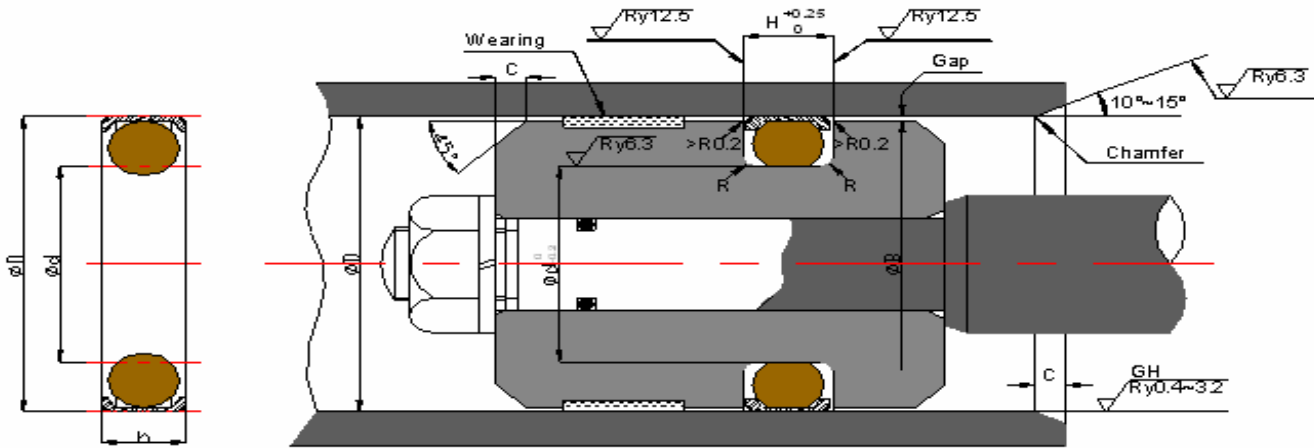

PNC for Piston

★Material : PTFE

		Cylinder Dia.						
Series	Code		Bore		Width		Teflon W	SET/PACKAGE
25524	P-360	x	374.5	x	10.2	x	3	1SET
25525	P-365	x	379.5	x	10.2	x	3	1SET
25526	P-370	x	384.5	x	10.2	x	3	1SET
25527	P-375	x	389.5	x	10.2	x	3	1SET
25528	P-380	x	394.5	x	10.2	x	3	1SET
25529	P-385	x	399.5	x	10.2	x	3	1SET
25530	P-390	x	404.5	x	10.2	x	3	1SET
25531	P-395	x	409.5	x	10.2	x	3	1SET
25532	P-400	x	414.5	x	10.2	x	3	1SET
25533	P-405	x	419.5	x	10.2	x	3	1SET
25534	P-410	x	424.5	x	10.2	x	3	1SET
25535	P-415	x	429.5	x	10.2	x	3	1SET
25536	P-420	x	434.5	x	10.2	x	3	1SET
25537	P-425	x	439.5	x	10.2	x	3	1SET
25538	P-430	x	444.5	x	10.2	x	3	1SET
25539	P-435	x	449.5	x	10.2	x	3	1SET
25540	P-440	x	454.5	x	10.2	x	3	1SET
25541	P-445	x	459.5	x	10.2	x	3	1SET
25542	P-450	x	464.5	x	10.2	x	3	1SET
25543	P-455	x	469.5	x	10.2	x	3	1SET
25544	P-460	x	474.5	x	10.2	x	3	1SET
25545	P-465	x	479.5	x	10.2	x	3	1SET
25546	P-470	x	484.5	x	10.2	x	3	1SET
25547	P-475	x	489.5	x	10.2	x	3	1SET
25548	P-480	x	494.5	x	10.2	x	3	1SET
25549	P-485	x	499.5	x	10.2	x	3	1SET
25550	P-490	x	504.5	x	10.2	x	3	1SET
25551	P-495	x	509.5	x	10.2	x	3	1SET
25552	P-500	x	514.5	x	10.2	x	3	1SET
25553	P-505	x	519.5	x	10.2	x	3	1SET
25554	P-510	x	524.5	x	10.2	x	3	1SET