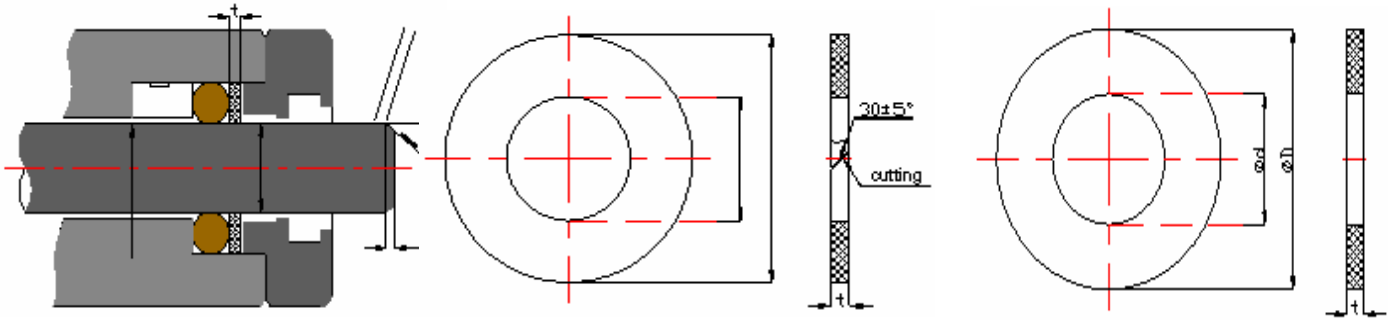

ARP Type BRT2/BRT3

★Material : PTFE

Teflon Back up Ring							
Series	Code	d-0.2		D+0.2		t±0.1	PCS/PACKAGE
43321	475	660.4	x	673.1	x	2.65	1PCS