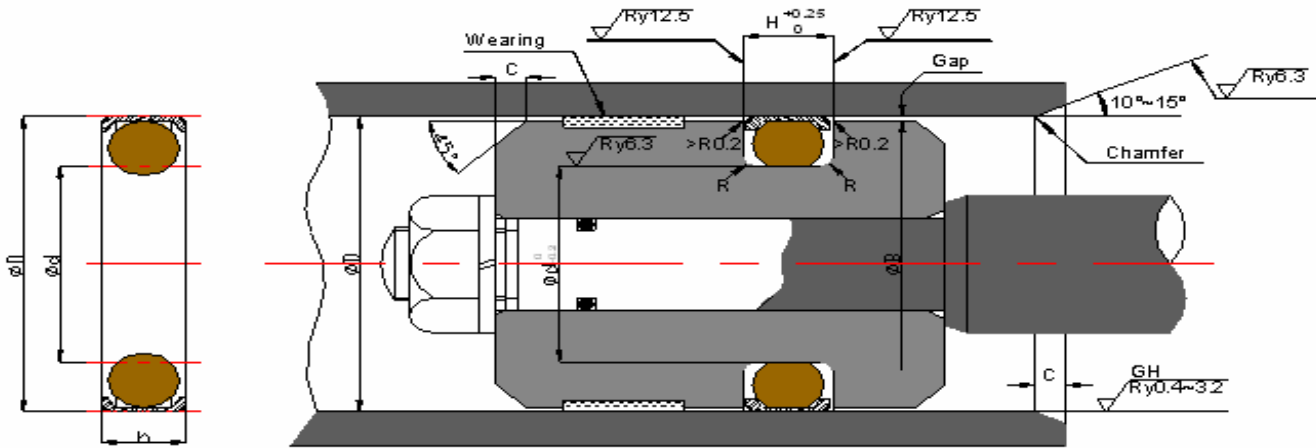

PNC for Piston

★Material : PTFE

Cylinder Dia.								
Series	Code		Bore		Width		Teflon W	SET/PACKAGE
25555	P-515	x	529.5	x	10.2	x	3	1SET
25556	P-520	x	534.5	x	10.2	x	3	1SET
25557	P-525	x	539.5	x	10.2	x	3	1SET
25558	P-530	x	544.5	x	10.2	x	3	1SET
25559	P-535	x	549.5	x	10.2	x	3	1SET
25560	P-540	x	554.5	x	10.2	x	3	1SET
25561	P-545	x	559.5	x	10.2	x	3	1SET
25562	P-550	x	564.5	x	10.2	x	3	1SET
25563	P-555	x	569.5	x	10.2	x	3	1SET
25564	P-560	x	574.5	x	10.2	x	3	1SET
25565	P-565	x	579.5	x	10.2	x	3	1SET
25566	P-570	x	584.5	x	10.2	x	3	1SET
25567	P-575	x	589.5	x	10.2	x	3	1SET
25568	P-580	x	594.5	x	10.2	x	3	1SET
25569	P-585	x	599.5	x	10.2	x	3	1SET
25570	P-590	x	604.5	x	10.2	x	3	1SET
25571	P-595	x	609.5	x	10.2	x	3	1SET
25572	P-600	x	614.5	x	10.2	x	3	1SET
25573	P-605	x	619.5	x	10.2	x	3	1SET