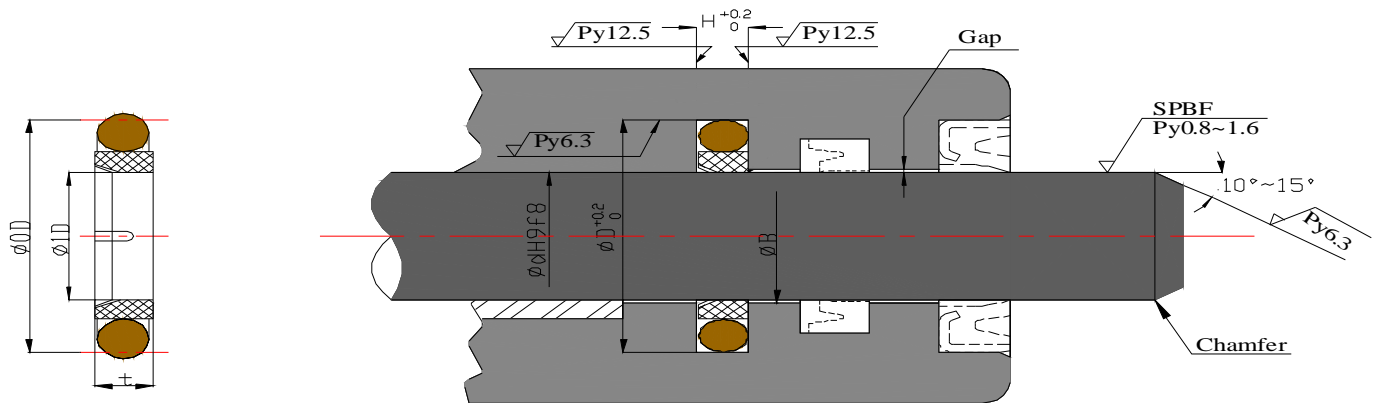

HBT for Rod

★Material : PTFE/COPPER + NBR

Cylinder Dia.							
Series	Shaft		Bore		Width	NBR	SET/PACKAGE
22568	63	x	78.5	x	6.2	334	2SET
22569	63A	x	73	x	4.2	231	2SET
22570	65	x	80.5	x	6.2	335	2SET
22571	65A	x	75	x	4.2	231	2SET
22572	65B	x	80	x	6.8	335	2SET
22573	67	x	77	x	4.2	232	2SET
22574	70	x	85.5	x	6.2	337	2SET
22575	70A	x	80	x	4.2	233	2SET
22576	70B	x	85	x	6.8	337	1SET
22577	75	x	90.5	x	6.2	338	1SET
22578	75A	x	85	x	4.2	235	1SET
22579	75B	x	90	x	6.8	338	1SET
22580	80	x	95.5	x	6.2	340	1SET
22581	80A	x	90	x	4.2	236	1SET
22582	80B	x	95	x	6.8	340	1SET
22583	85	x	100.5	x	6.2	341	1SET
22584	85A	x	100	x	6.8	341	1SET
22585	90	x	105.5	x	6.2	343	1SET
22586	90A	x	105	x	6.8	343	1SET
22587	95	x	110.5	x	6.2	345	1SET
22588	95A	x	110	x	6.8	345	1SET
22589	100	x	115.5	x	6.2	346	1SET
22590	100A	x	115	x	6.8	346	1SET
22591	105	x	120.5	x	6.2	347	1SET
22592	106	x	120	x	6.8	348	1SET
22593	110	x	125.5	x	6.2	349	1SET
22594	110A	x	125	x	6.8	349	1SET
22595	112	x	125	x	6.2	350	1SET
22596	115	x	130.5	x	6.2	351	1SET
22597	115A	x	130	x	6.8	315	1SET
22598	120	x	135.5	x	6.2	352	1SET
22599	120A	x	135	x	6.8	352	1SET
22600	125	x	140.5	x	6.2	354	1SET
22601	125A	x	140	x	6.8	354	1SET