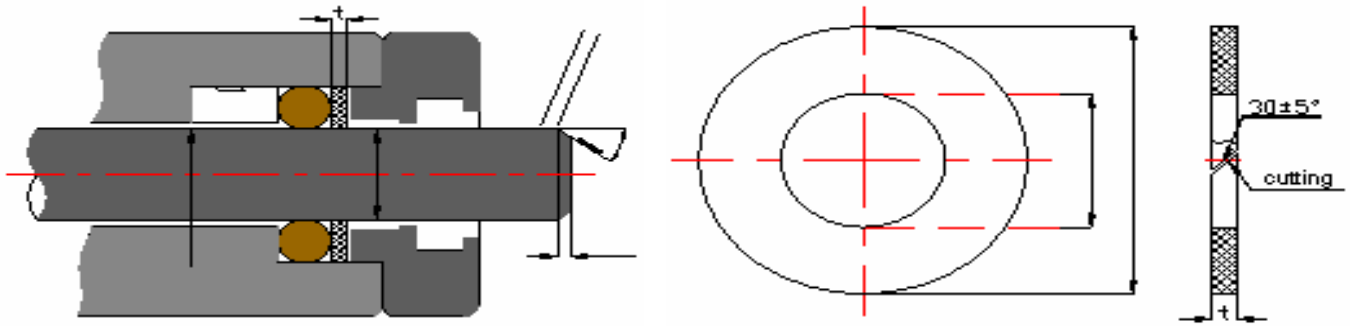

P Type BRT2/BRT3

★Material : PTFE (P605 up W/Cutting)

Teflon Back up Ring							
Series	Code	d +0.2		D -0.2		t ±0.05	PCS/PACKAGE
40001	P-2	2	x	5	x	1.25	100PCS
40002	P-3	3	x	6	x	1.25	100PCS
40003	P-4	4	x	7	x	1.25	100PCS
40004	P-5	5	x	8	x	1.25	100PCS
40005	P-6	6	x	9	x	1.25	100PCS
40006	P-7	7	x	10	x	1.25	100PCS
40007	P-8	8	x	11	x	1.25	100PCS
40008	P-9	9	x	12	x	1.25	100PCS
40009	P-10	10	x	13	x	1.25	100PCS
40010	P-10A	10	x	14	x	1.25	100PCS
40011	P-11	11	x	15	x	1.25	100PCS
40012	P-11.2	11.2	x	15.2	x	1.25	100PCS
40013	P-12	12	x	16	x	1.25	50PCS
40014	P-12.5	12.5	x	16.5	x	1.25	50PCS
40015	P-13	13	x	17	x	1.25	50PCS
40016	P-14	14	x	18	x	1.25	50PCS
40017	P-15	15	x	19	x	1.25	50PCS
40018	P-16	16	x	20	x	1.25	50PCS
40019	P-18	18	x	22	x	1.25	50PCS
40020	P-19	19	x	23	x	1.25	50PCS
40021	P-20	20	x	24	x	1.25	50PCS
40022	P-21	21	x	25	x	1.25	50PCS
40023	P-22	22	x	26	x	1.25	50PCS
40024	P-22A	22	x	28	x	1.25	50PCS
40025	P-22.4	22.4	x	28.4	x	1.25	50PCS
40026	P-24	24	x	30	x	1.25	50PCS
40027	P-25	25	x	31	x	1.25	50PCS
40028	P-25.5	25.5	x	31.5	x	1.25	50PCS
40029	P-26	26	x	32	x	1.25	50PCS
40030	P-28	28	x	34	x	1.25	50PCS
40031	P-29	29	x	35	x	1.25	50PCS