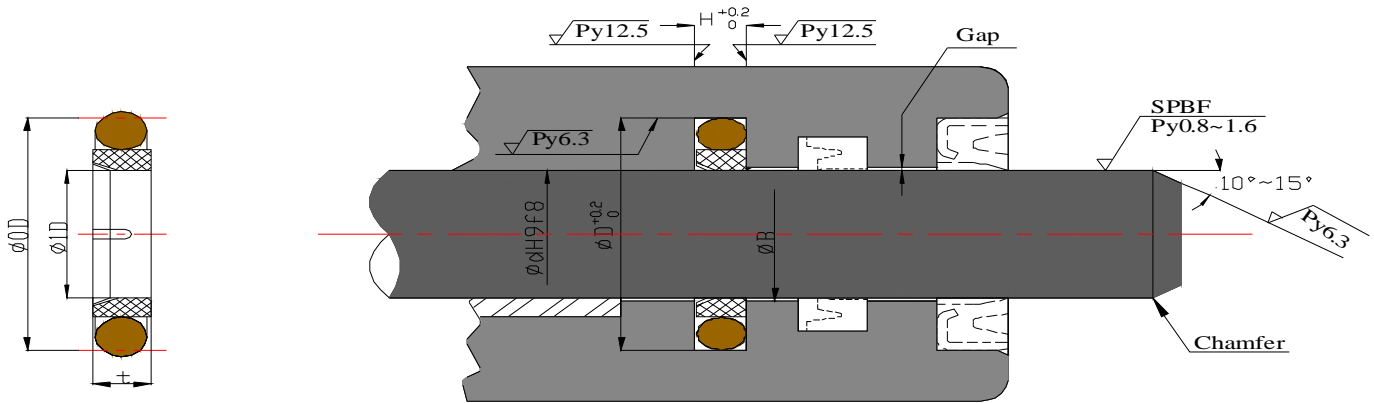

HBT for Rod

★Material : PTFE/COPPER + NBR

Cylinder Dia.							
Series	Shaft		Bore		Width	NBR	SET/PACKAGE
22738	780	x	805	x	9.5	P-790	1SET
22739	790	x	815	x	9.5	P-800	1SET
22740	800	x	825	x	9.5	P-810	1SET
22741	810	x	835	x	9.5	P-820	1SET