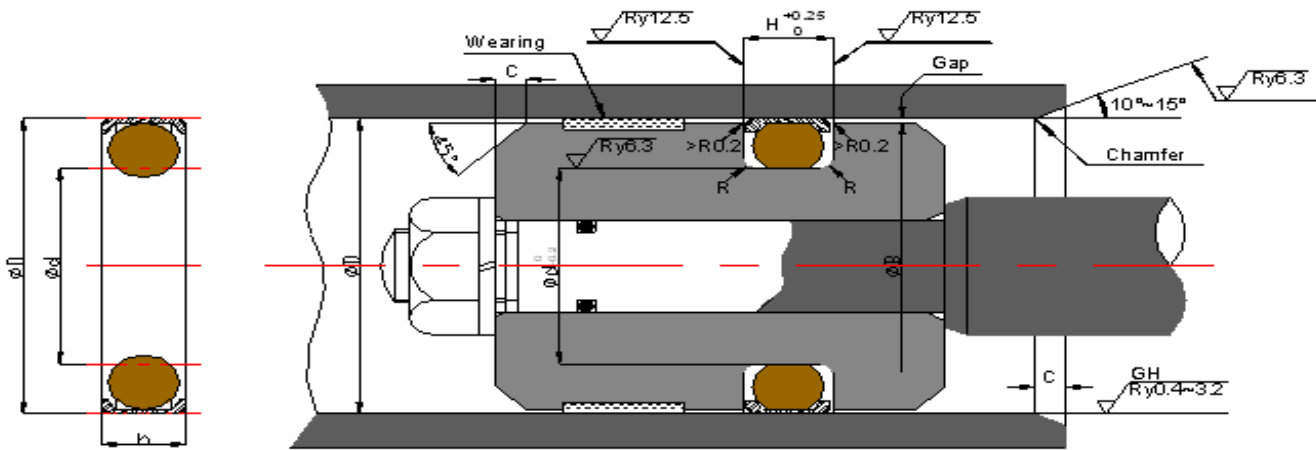

PNC for Piston

★Material : PTFE

Cylinder Dia.								
Series	Code		Bore		Width		Teflon W	SET/PACKAGE
25493	P-209	x	223.5	x	10.2	x	3	1SET
25494	P-210	x	224.5	x	10.2	x	3	1SET
25495	P-215	x	229.5	x	10.2	x	3	1SET
25496	P-220	x	234.5	x	10.2	x	3	1SET
25497	P-225	x	239.5	x	10.2	x	3	1SET
25498	P-230	x	244.5	x	10.2	x	3	1SET
25499	P-235	x	249.5	x	10.2	x	3	1SET
25500	P-240	x	254.5	x	10.2	x	3	1SET
25501	P-245	x	259.5	x	10.2	x	3	1SET
25502	P-250	x	264.5	x	10.2	x	3	1SET
25503	P-255	x	269.5	x	10.2	x	3	1SET
25504	P-260	x	274.5	x	10.2	x	3	1SET
25505	P-265	x	279.5	x	10.2	x	3	1SET
25506	P-270	x	284.5	x	10.2	x	3	1SET
25507	P-275	x	289.5	x	10.2	x	3	1SET
25508	P-280	x	294.5	x	10.2	x	3	1SET
25509	P-285	x	299.5	x	10.2	x	3	1SET
25510	P-290	x	304.5	x	10.2	x	3	1SET
25511	P-295	x	309.5	x	10.2	x	3	1SET
25512	P-300	x	314.5	x	10.2	x	3	1SET
25513	P-305	x	319.5	x	10.2	x	3	1SET
25514	P-310	x	324.5	x	10.2	x	3	1SET
25515	P-315	x	329.5	x	10.2	x	3	1SET
25516	P-320	x	334.5	x	10.2	x	3	1SET
25517	P-325	x	339.5	x	10.2	x	3	1SET
25518	P-330	x	344.5	x	10.2	x	3	1SET
25519	P-335	x	349.5	x	10.2	x	3	1SET
25520	P-340	x	354.5	x	10.2	x	3	1SET
25521	P-345	x	359.5	x	10.2	x	3	1SET
25522	P-350	x	364.5	x	10.2	x	3	1SET
25523	P-355	x	369.5	x	10.2	x	3	1SET