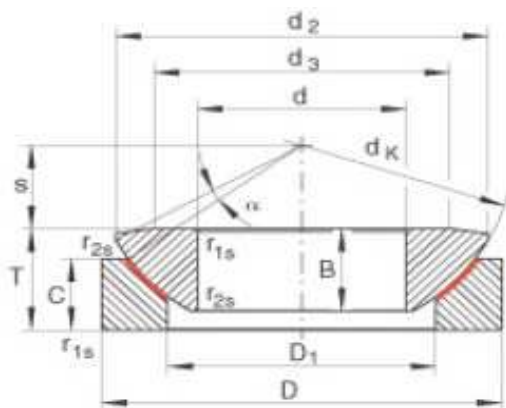

GE .. AW
serie

Product No.	Dimensions															Load rating (kN)		Weight kg
	d	D	T	α	B	C	D1	Da min	d2	d3	da max	dk	r15 min	r25 min	s	Dynamic	Static	
GE 10 AW	10	30	9,5	10°	7,9	6,0	16,5	18,5	27,5	21	21	32	0,6	0,2	7,0	73,2	122,0	0,03
GE 12 AW	12	35	13,0	9°	9,3	9,0	19,5	21,5	32,0	24	24	37	0,6	0,2	8,0	97,2	162,0	0,07
GE 15 AW	15	42	15,0	7°	10,7	11,0	24,0	26,0	38,9	29	29	45	0,6	0,2	10,0	156,0	261,0	0,12
GE 17 AW	17	47	16,0	6°	11,5	11,5	28,0	30,5	43,4	34	34	50	0,6	0,2	11,0	177,0	296,0	0,16
GE 20 AW	20	55	20,0	6°	14,3	13,0	33,5	38,0	50,0	40	40	60	1,0	0,3	12,5	225,0	375,0	0,26
GE 25 AW	25	62	22,5	7°	16,0	17,0	34,5	39,0	57,5	45	45	66	1,0	0,3	14,0	387,0	645,0	0,39
GE 30 AW	30	75	26,0	6°	18,0	19,5	44,0	49,0	69,0	56	56	80	1,0	0,3	17,5	508,0	848,0	0,65
GE 35 AW	35	90	28,0	6°	22,0	20,0	52,0	57,0	84,0	66	66	98	1,0	0,3	22,0	777,0	1290,0	1,00
GE 40 AW	40	105	32,0	6°	27,0	22,0	59,0	64,0	98,0	78	78	114	1,0	0,3	24,5	1122,0	1860,0	1,60
GE 45 AW	45	120	36,5	6°	31,0	25,0	68,0	74,0	112,0	89	89	130	1,0	0,3	27,5	1450,0	2430,0	2,50
GE 50 AW	50	130	42,5	5°	33,5	32,0	69,0	75,0	122,5	98	98	140	1,0	0,3	30,0	1950,0	3250,0	3,40
GE 60 AW	60	150	45,0	7°	37,0	33,0	86,0	92,0	140,0	108	108	160	1,0	0,3	35,0	2200,0	3670,0	4,70
GE 70 AW	70	160	50,0	6°	40,0	36,0	95,0	102,0	149,5	121	121	170	1,0	0,3	35,0	2420,0	4030,0	5,70
GE 80 AW	80	180	50,0	6°	42,0	36,0	105,0	115,0	168,0	130	130	194	1,0	0,3	42,5	3110,0	5180,0	7,20
GE 100 AW	100	210	59,0	7°	50,0	42,0	133,0	141,0	195,5	155	155	220	1,0	0,3	45,0	3610,0	6020,0	10,90
GE 120 AW	120	230	64,0	8°	52,0	45,0	154,0	162,0	214,0	170	170	245	1,0	0,3	52,5	3730,0	6220,0	13,00
GE 140 AW	140	260	72,0	6°	61,0	50,0	176,0	187,0	244,0	198	198	272	1,5	0,6	52,5	4900,0	8170,0	18,30
GE 160 AW	160	290	77,0	7°	65,0	52,0	199,0	211,0	272,0	213	213	310	1,5	0,6	65,0	5670,0	9760,0	23,80
GE 180 AW	180	320	86,0	8°	70,0	60,0	224,0	236,0	300,0	240	240	335	1,5	0,6	67,5	6380,0	10630,0	21,50
GE 200 AW	200	340	87,0	8°	74,0	60,0	246,0	259,0	321,0	265	265	358	1,5	0,6	70,0	7070,0	11780,0	34,70