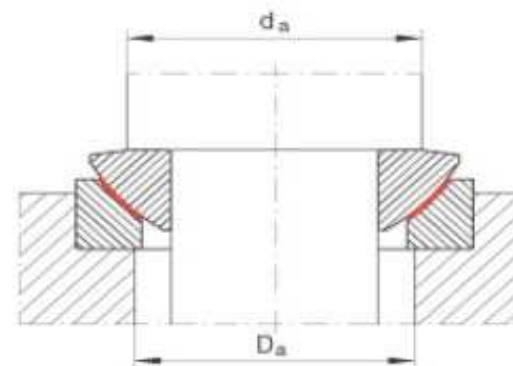

GE .. AW
serie

Product No.	Dimensions															Load rating (kN)		Weight kg
	d	D	T	α	B	C	D1	Da min	d2	d3	da max	dk	r15 min	r25 min	s	Dynamic	Static	
GE 10 AW	10	30	9,5	10°	7,9	6,0	16,5	18,5	27,5	21	21	32	0,6	0,2	7,0	73,2	122,0	0,03
GE 12 AW	12	35	13,0	9°	9,3	9,0	19,5	21,5	32,0	24	24	37	0,6	0,2	8,0	97,2	162,0	0,07
GE 15 AW	15	42	15,0	7°	10,7	11,0	24,0	26,0	38,9	29	29	45	0,6	0,2	10,0	156,0	261,0	0,12
GE 17 AW	17	47	16,0	6°	11,5	11,5	28,0	30,5	43,4	34	34	50	0,6	0,2	11,0	177,0	296,0	0,16
GE 20 AW	20	55	20,0	6°	14,3	13,0	33,5	38,0	50,0	40	40	60	1,0	0,3	12,5	225,0	375,0	0,26
GE 25 AW	25	62	22,5	7°	16,0	17,0	34,5	39,0	57,5	45	45	66	1,0	0,3	14,0	387,0	645,0	0,39
GE 30 AW	30	75	26,0	6°	18,0	19,5	44,0	49,0	69,0	56	56	80	1,0	0,3	17,5	508,0	848,0	0,65
GE 35 AW	35	90	28,0	6°	22,0	20,0	52,0	57,0	84,0	66	66	98	1,0	0,3	22,0	777,0	1290,0	1,00
GE 40 AW	40	105	32,0	6°	27,0	22,0	59,0	64,0	98,0	78	78	114	1,0	0,3	24,5	1122,0	1860,0	1,60
GE 45 AW	45	120	36,5	6°	31,0	25,0	68,0	74,0	112,0	89	89	130	1,0	0,3	27,5	1450,0	2430,0	2,50
GE 50 AW	50	130	42,5	5°	33,5	32,0	69,0	75,0	122,5	98	98	140	1,0	0,3	30,0	1950,0	3250,0	3,40
GE 60 AW	60	150	45,0	7°	37,0	33,0	86,0	92,0	140,0	108	108	160	1,0	0,3	35,0	2200,0	3670,0	4,70
GE 70 AW	70	160	50,0	6°	40,0	36,0	95,0	102,0	149,5	121	121	170	1,0	0,3	35,0	2420,0	4030,0	5,70
GE 80 AW	80	180	50,0	6°	42,0	36,0	105,0	115,0	168,0	130	130	194	1,0	0,3	42,5	3110,0	5180,0	7,20
GE 100 AW	100	210	59,0	7°	50,0	42,0	133,0	141,0	195,5	155	155	220	1,0	0,3	45,0	3610,0	6020,0	10,90
GE 120 AW	120	230	64,0	8°	52,0	45,0	154,0	162,0	214,0	170	170	245	1,0	0,3	52,5	3730,0	6220,0	13,00
GE 140 AW	140	260	72,0	6°	61,0	50,0	176,0	187,0	244,0	198	198	272	1,5	0,6	52,5	4900,0	8170,0	18,30
GE 160 AW	160	290	77,0	7°	65,0	52,0	199,0	211,0	272,0	213	213	310	1,5	0,6	65,0	5670,0	9760,0	23,80
GE 180 AW	180	320	86,0	8°	70,0	60,0	224,0	236,0	300,0	240	240	335	1,5	0,6	67,5	6380,0	10630,0	21,50
GE 200 AW	200	340	87,0	8°	74,0	60,0	246,0	259,0	321,0	265	265	358	1,5	0,6	70,0	7070,0	11780,0	34,70